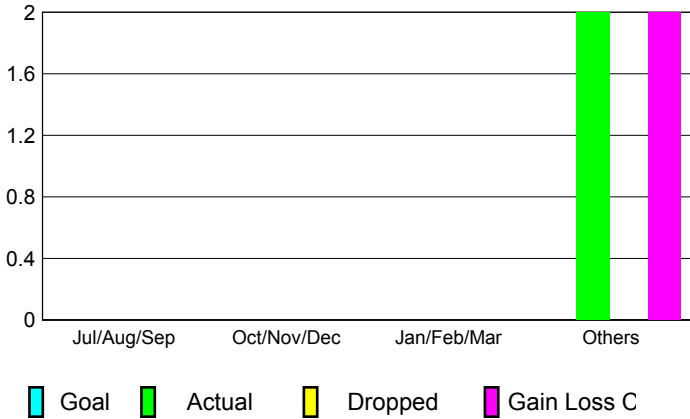

GMT: **Ricardo Shoiti Komatsu**

Location: **BRAZIL**

GMT CA: **3**

**CLUBS**

Month	New Club Goal	Actual New Clubs	Actual Dropped Clubs	Gain/Loss of Clubs
<b>2012-2013</b>				
Jul/Aug/Sep		0	0	0
Oct/Nov/Dec		0	0	0
Jan/Feb/Mar		0	0	0
Apr/May/June		2	0	2
<b>Totals</b>		<b>2</b>	<b>0</b>	<b>2</b>

**Club Results 2012-2013**  
Goal, New, Dropped, Gain/Loss

**MEMBERSHIP**

Month	Net Memb Goal	Actual New Memb	Actual Dropped Memb	Gain/Loss of Memb
<b>2012-2013</b>				
Jul/Aug/Sep		32	42	-10
Oct/Nov/Dec		27	44	-17
Jan/Feb/Mar		43	31	12
Apr/May/June		115	40	75
<b>Totals</b>		<b>217</b>	<b>157</b>	<b>60</b>