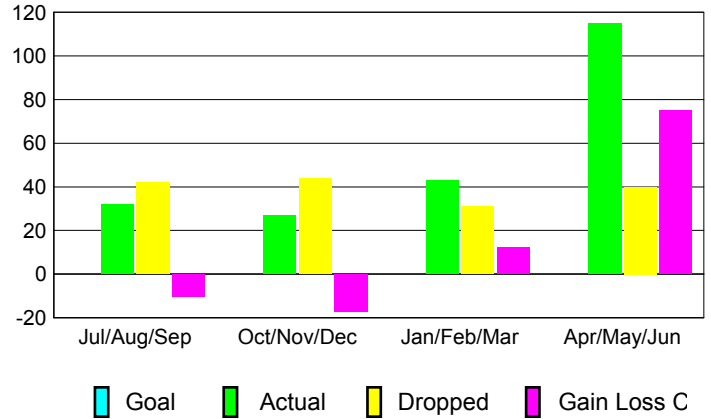

Membership Results 2012-2013
Goal, New, Dropped, Gain/Loss