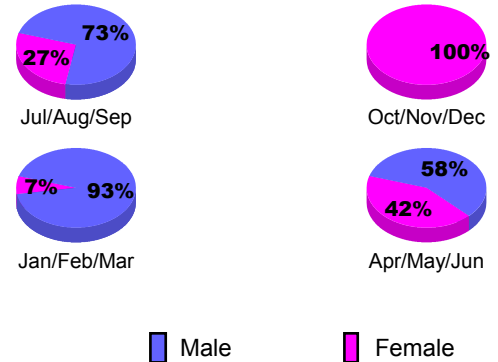

**Membership Results 2012-2013**  
Goal, New, Dropped, Gain/Loss

**YTD Status Quo Clubs 2012-2013**

Status Quo Clubs Compared to Status Quo Members

**Gender Comparison 2012-2013**

**Club Gain/Loss 2012-2013**